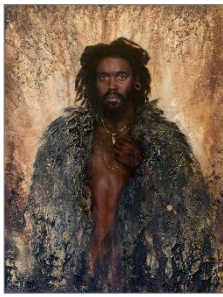

**E B K Gallery [small works]**

218 Pearl St.

Hartford, CT

**Genevieve May**

Paintings

May 3 – May 31, 2017

Gallery and Pricing sheet

For purchase and payment arrangements please contact us at

ph: 860.523.9384

email: [ebk@ebkgallery.com](mailto:ebk@ebkgallery.com)

Artist: Genevieve May  
Title: Alex  
Date: 2017  
Size: 40" x 30"  
medium: oil on panel  
Price \$5500

Artist: Genevieve May  
Title: Paper Dust  
Date: 2016  
Size: 36" x 24"  
medium: oil on panel  
Price \$4800

Artist: Genevieve May  
Title: The Love Child  
Date: 2017  
Size: 24" x 30"  
medium: oil on panel  
Price \$3800

Artist: Genevieve May  
Title: Womb of Niroshini  
Date: 2017  
Size: 36" x 24"  
medium: oil on panel  
Price \$4800